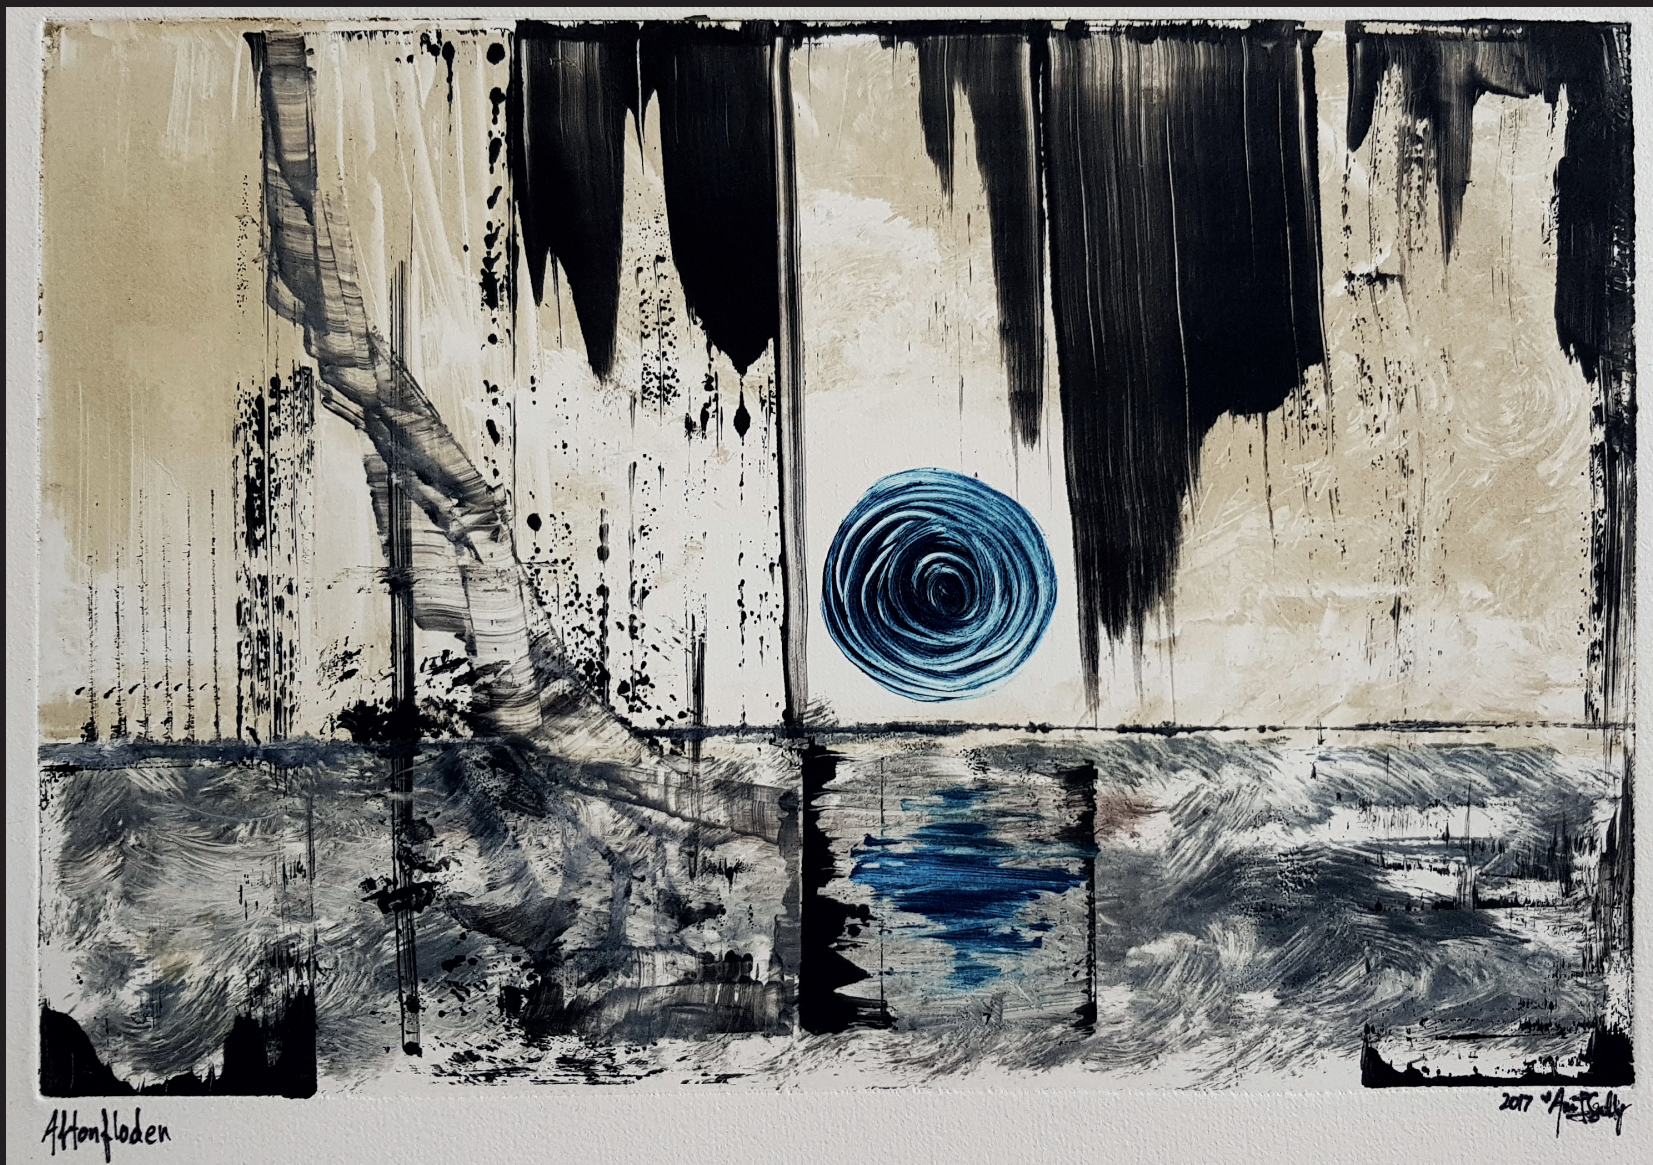

Portfolio

Anna Isabella Sandberg

"Aftonfloden"
Monotype, 21x28 cm

"När isen bryter"

Art Sälby 2018

"När isen bryter"

Monotype, 26x37 cm

"Aftonland"
Monotype, 50x79 cm

”Själlslandskap”

Oil on linen canvas, 70x70cm

En mellanblå själ

2018
Ant Selby

”En mellanblå själ”

Monotype, 11x12 cm

"Storm 01"

Monotype, 11x12 cm

"Tre Solar"

Monotype, 30x40 cm

"Solstorm"

Monotype, 26x37 cm

Future Collection...

Digital paintings for a future collection of ideas for oil paintings on linen canvas.

Stay tuned to see what's next...