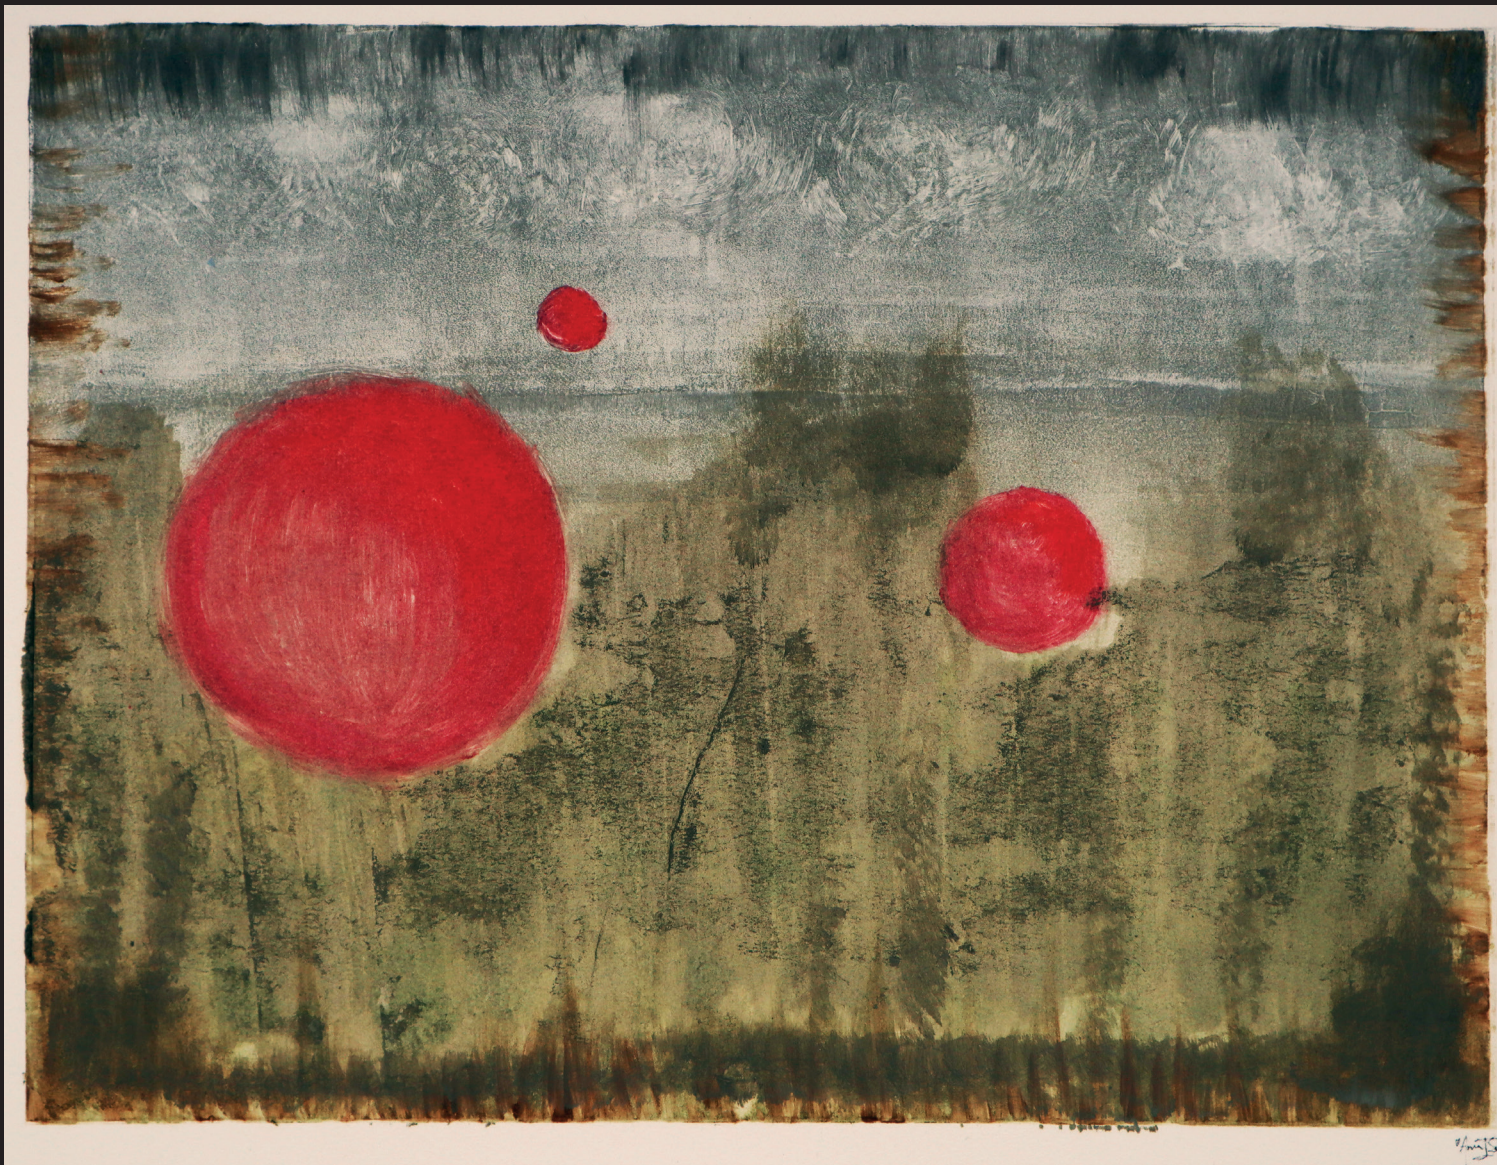

Portfolio

Anna Isabella Sandberg

"Aftonfloden"
Monotype, 21x28 cm

"När isen bryter"

Art Sälby 2018

"När isen bryter"

Monotype, 26x37 cm

"Aftonland"
Monotype, 50x79 cm

”Själlslandskap”

Oil on linen canvas, 70x70cm

En mellanblå själ

2018
Ant Selby

”En mellanblå själ”

Monotype, 11x12 cm

"Storm 01"

Monotype, 11x12 cm

"Tre Solar"

Monotype, 30x40 cm

"Solstorm"

Monotype, 26x37 cm

Future Collection...

Digital paintings for a future collection of ideas for oil paintings on linen canvas.

Stay tuned to see what's next...