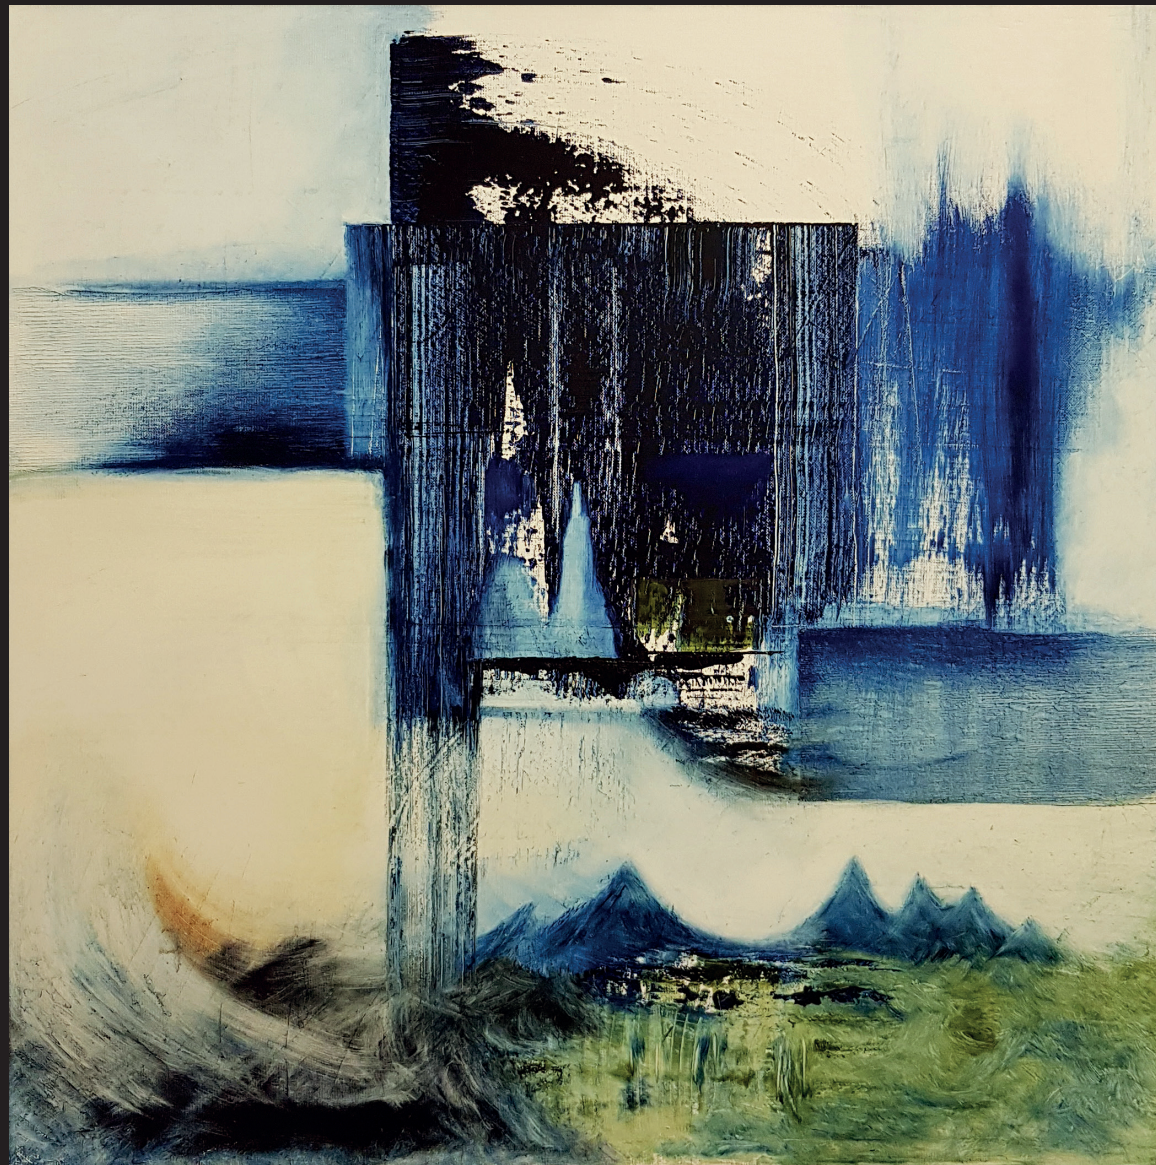

Portfolio

Anna Isabella Sandberg

"Aftonfloden"
Monotype, 21x28 cm

"När isen bryter"

Art Sälby 2018

"När isen bryter"

Monotype, 26x37 cm

"Aftonland"
Monotype, 50x79 cm

”Själlslandskap”

Oil on linen canvas, 70x70cm

En mellanblå själ

2018
Ant Selby

”En mellanblå själ”

Monotype, 11x12 cm

"Storm 01"

Monotype, 11x12 cm

"Tre Solar"

Monotype, 30x40 cm

"Solstorm"

Monotype, 26x37 cm

Future Collection...

Digital paintings for a future collection of ideas for oil paintings on linen canvas.

Stay tuned to see what's next...